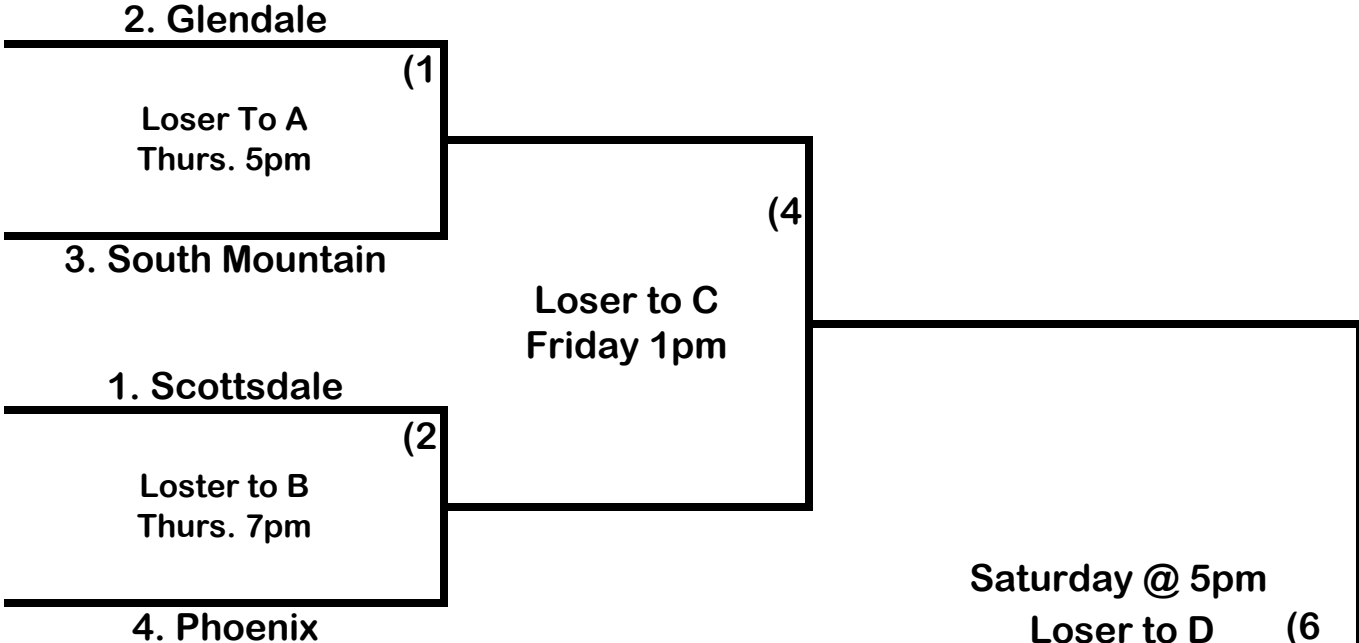

# Region 1 Division II Women's Volleyball

All Matches held at Scottsdale Community College

### Winner's Bracket

### Loser's Bracket

CHAMPION