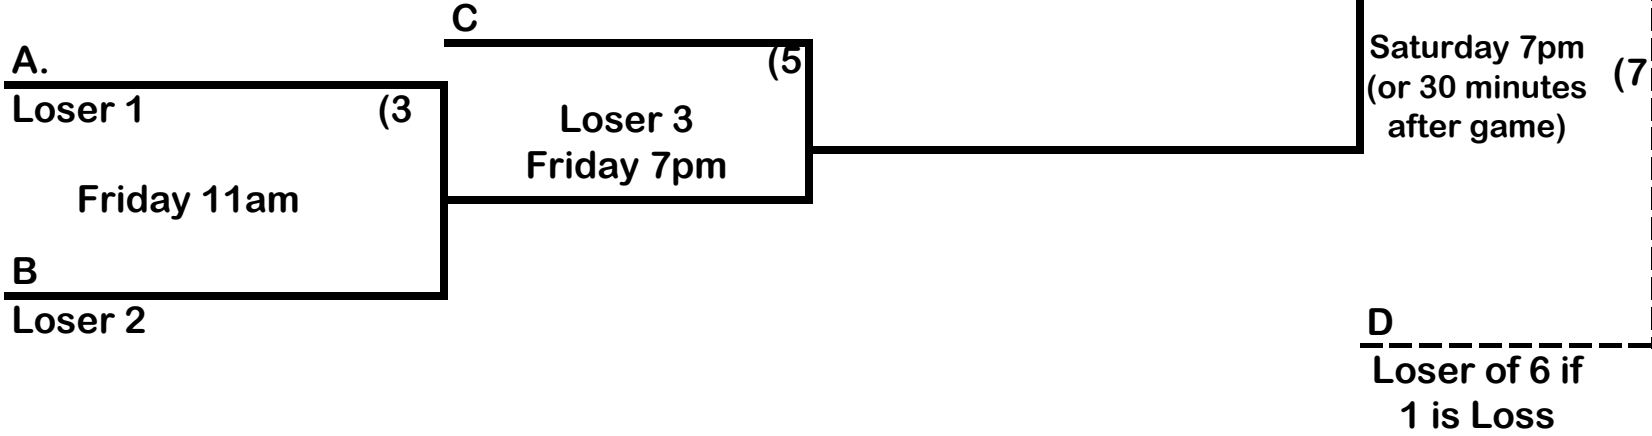

# Region 1 Division II Women's Volleyball

All Matches held at Scottsdale Community College

### Winner's Bracket

### Loser's Bracket

CHAMPION